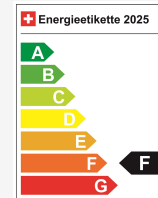

Vehicle location

Aathal

Autoshow Aathal AG
Zürichstrasse 47
8607 Aathal
Plan on Google Maps

Energy efficiency & consumption

Consumption Rating*	F
Co2 Emission	164 g/km
Combined fuel consumption	7.1 l/100 km