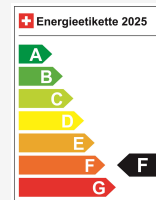

Vehicle location

Aathal

Autoshow Aathal AG
Zürichstrasse 47
8607 Aathal
Plan on Google Maps

Energy efficiency & consumption

Consumption Rating*	F
Co2 Emission	164 g/km
Combined fuel consumption	7.1 l/100 km