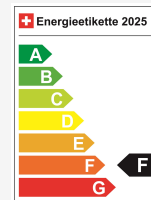

## Technical data

Doors / Seats	5 / 5
Interior Color	Schwarz
Displacement	1'600 cm <sup>3</sup>
Cylinders	4
Hp	170 hp
Leergewicht	1'652 kg
Verbrauch in l/100 km	8.5/6.3/7.1 (Stadt/Land/Total)
Internal Number	68125
Ab MFK	Ja
Warranty	Ja
Direkt-/Parallelimport	Nein

## Energy efficiency & consumption

Consumption Rating*	<b>F</b>
Co2 Emission	<b>164 g/km</b>
Combined fuel consumption	<b>7.1 l/100 km</b>