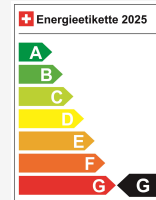

Vehicle location

Aathal

Autoshow Aathal AG
Zürichstrasse 47
8607 Aathal
Plan on Google Maps

Energy efficiency & consumption

Consumption Rating*	G
Co2 Emission	190 g/km
Combined fuel consumption	8.3 l/100 km